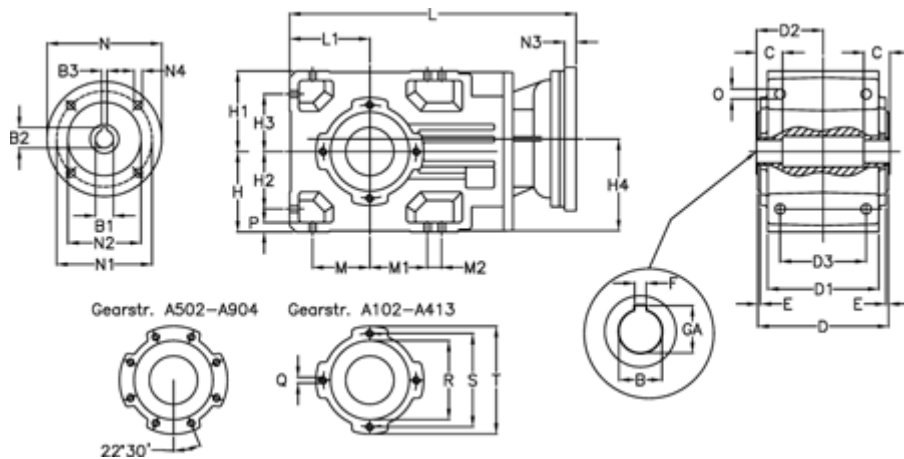

Article number: 29600200944240
 Description: Bevel helical gearbox
 A202UH35-9,4-P100B5

Measures

B = 35	D3 = 90	H3 = 60.0	N1 = 215	S = 115
B1 = 28	Description = A202UH35-xx-P100 B5	H4 = 93.0	N2 = 180	T = 140
B2 = 31.3	E = 3.0	L = 335.5	N3 = 0	
B3 = 8	F = 10	L1 = 80	N4 = M12x16	
C = 22	GA = 38.3	M = 60.0	O = 9.5	
D = 136	H = 80	M1 = 60.0	P = 9	
D1 = 110	H1 = 80	M2 = 0	Q = M8x15	
D2 = 70.0	H2 = 60.0	N = 250	R = 95	